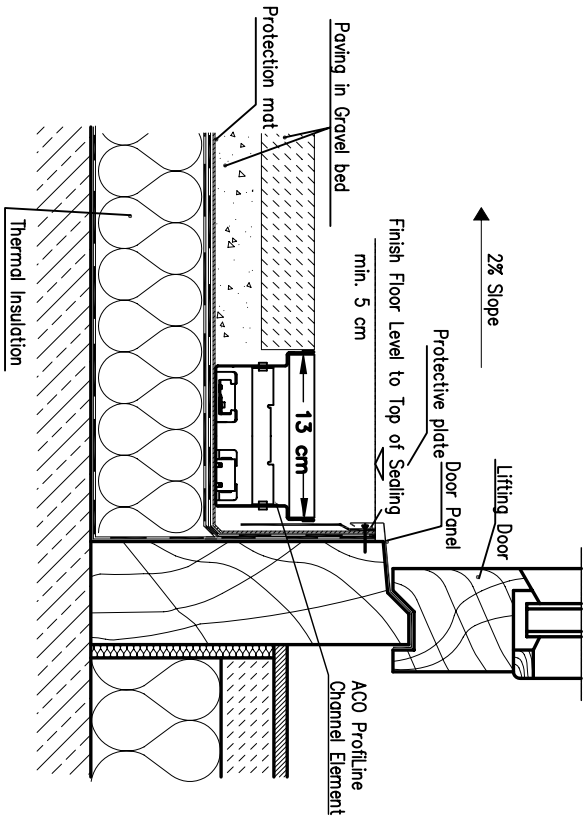

ACO Profileline
Adjustable Height
 with tunnel channel and cover for roof outlet

ACO Profileline
Fixed Height

ACO SYSTEM ARJUNAN			
Jalan Raya Cileunyi - Bandung 35132			
Telp. (022) 2537500			
Faks. (022) 2537500			
E-mail: aco@aco.com			
www.aco.com			
ACO SYSTEM ARJUNAN			
Jalan Raya Cileunyi - Bandung 35132			
Telp. (022) 2537500			
Faks. (022) 2537500			
E-mail: aco@aco.com			
www.aco.com			
ACO Market Profileline Channel			
Installation Examples			
06j-246.0006			
ACO			
ACO SYSTEM ARJUNAN			
Jalan Raya Cileunyi - Bandung 35132			
Telp. (022) 2537500			
Faks. (022) 2537500			
E-mail: aco@aco.com			
www.aco.com			